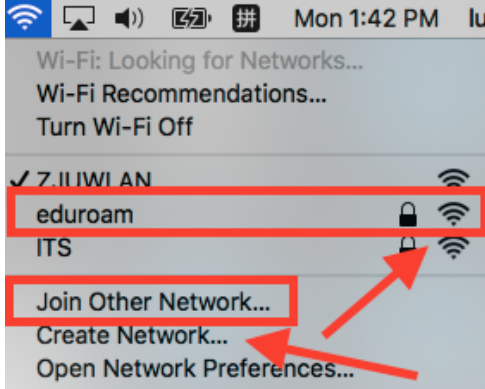

## How to connect eduroam in Mac

1. Ensure the WIFI coverage, then select 'Join Other Network'

2. Change Network Name to 'eduroam' and Security to 'WPA2 Enterprise'

3. Input your INTL ID and password twice and it will be connected successfully